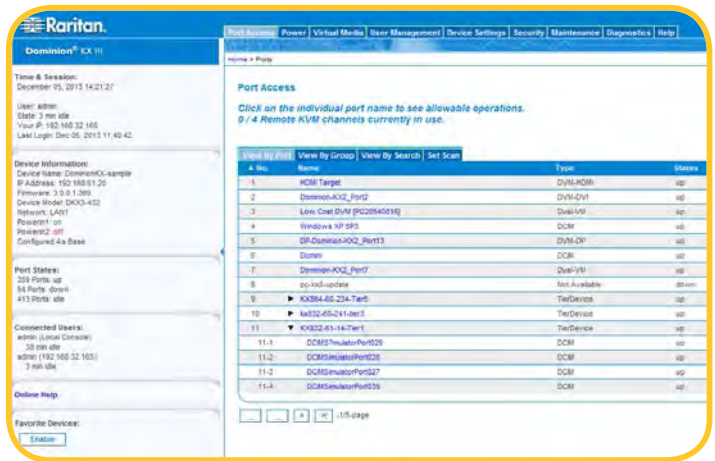

Perfect for Traditional IT and Lab Applications

Complete and Total Access and Control

- Browser-based, BIOS level access and control
- Universal Virtual media for remote admin tasks
- Remote booting via CD, DVD, USB, internal and remote drives and images
- Remote power control for Raritan rack PDUs
- Perfect mouse synchronization without changing server mouse settings
- Play and record digital audio
- Chinese and Japanese language support

Connect Easily and Quickly from Anywhere

- Connect via LAN, WAN, modem or Internet
- Manage centrally via CC-SG; or standalone
- Mobile KVM-over-IP access via iPhone and iPad
- External telephone or cellular modem for emergency access
- Native Windows and Java clients support Windows, Linux, Sun and Mac users
- Multi-browser access for Internet Explorer, Chrome, and Firefox access

A Flexible and Scalable Solution

- Models available with 8, 16, 32, and 64 ports
- CIMs available for PS/2, USB, USB with virtual media, Sun and Sun USB
- CIMs supporting analog VGA video, digital DVI, HDMI, and DisplayPort Video
- Support for Dell, HP, Cisco, and IBM blade servers
- Tiering support for up to 1,024 servers
- Scales to thousands of servers with Raritan's CommandCenter
- Java-free KVM Client on Windows platforms