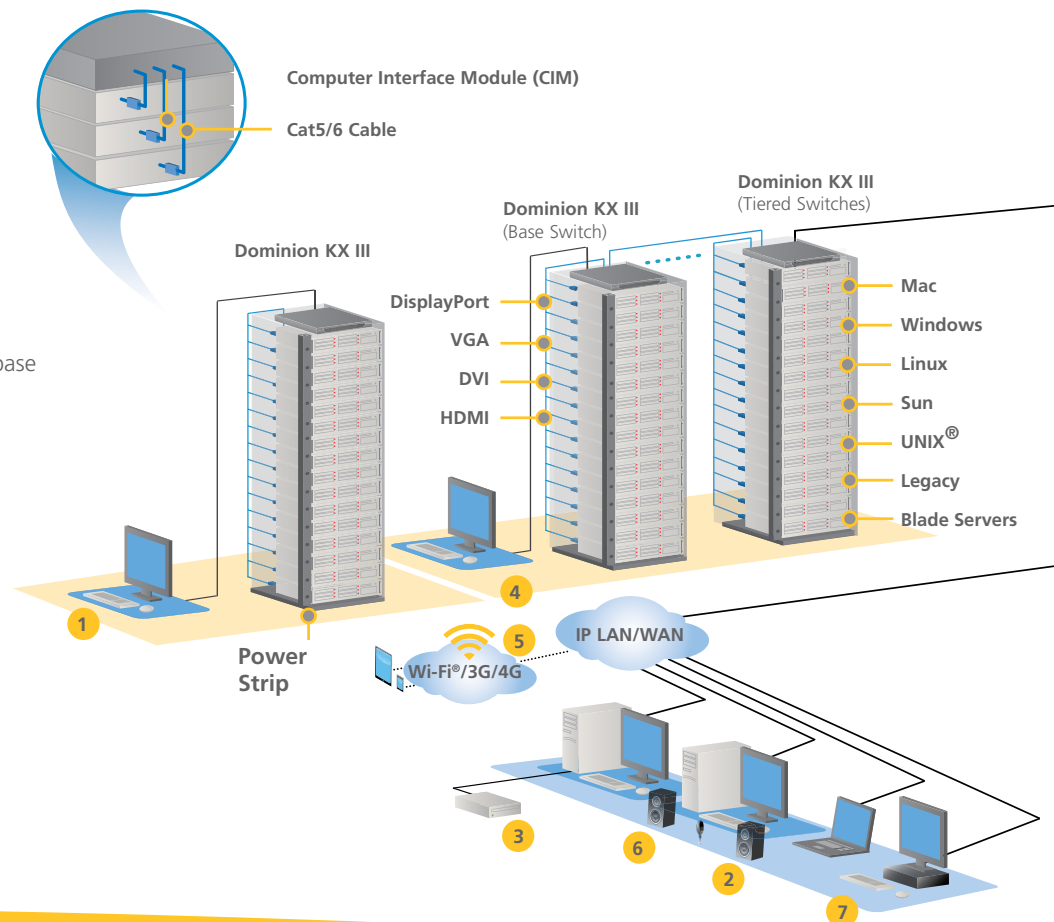

## Blazing Fast HD Video Streaming

- 1920x1200 HD Analog & Digital video
- Up to 30 FPS HD Video with Audio
- DVI Digital Local Port provides fast GUI performance
- High quality video with low bandwidth utilization
- Full-screen video display and flexible video scaling
- Dual monitor support
- Dual video cards with extended desktop
- Supports 1920x1080, 1920x1200 and 1600x1200 remote video resolutions
- High (24-bit) color palette support

## Hassle-Free, High Performance IP User Station

- Self-contained, hassle-free hardware appliance for environments where a PC is not wanted
- Two 1080p streaming video sessions at 30 FPS
- Ultra-fast connections and sub-second switching with the DKX3-808 model
- Eight or more simultaneous IP sessions
- Powerful user interface with single or dual monitors
- Perfect for broadcast, labs, studios, and control rooms

## Dominion KX III Configuration

- 1 Local port access at the rack
- 2 Secure, remote IP-based network access from any location
- 3 Remote virtual media sessions
- 4 "Tiered" local access to servers on base and tiered switches
- 5 Mobile access via iPhone and iPad
- 6 Digital audio feature
- 7 KX III User Station (DKX3-UST)