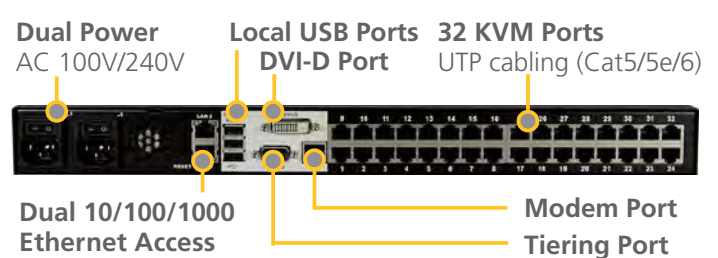

Perfect for Traditional IT and Lab Applications

Complete and Total Access and Control

- Browser-based, BIOS level access and control
- Universal Virtual media for remote admin tasks
- Remote booting via CD, DVD, USB, internal and remote drives and images
- Remote power control for Raritan rack PDUs
- Perfect mouse synchronization without changing server mouse settings
- Play and record digital audio
- Chinese and Japanese language support

Connect Easily and Quickly from Anywhere

- Connect via LAN, WAN, modem or Internet
- Manage centrally via CC-SG; or standalone
- Mobile KVM-over-IP access via iPhone and iPad
- External telephone or cellular modem for emergency access
- Native Windows and Java clients support Windows, Linux, Sun and Mac users
- Multi-browser access for Internet Explorer, Chrome, and Firefox access

A Flexible and Scalable Solution

- Models available with 8, 16, 32, and 64 ports
- CIMs available for PS/2, USB, USB with virtual media, Sun and Sun USB
- CIMs supporting analog VGA video, digital DVI, HDMI, and DisplayPort Video
- Support for Dell, HP, Cisco, and IBM blade servers
- Tiering support for up to 1,024 servers
- Scales to thousands of servers with Raritan's CommandCenter
- Java-free KVM Client on Windows platforms

Secure and Reliable

Military Grade Security & Reliability