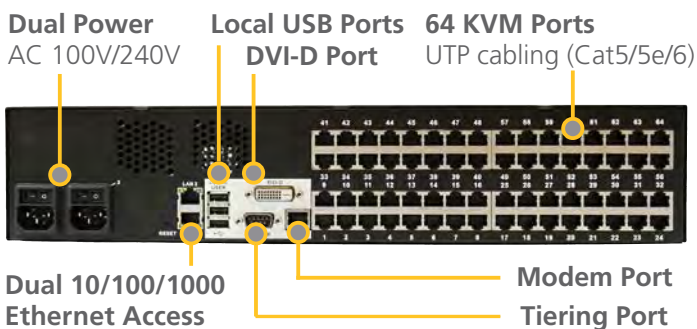

Dominion KX III Ports and Connections

DKX3-864